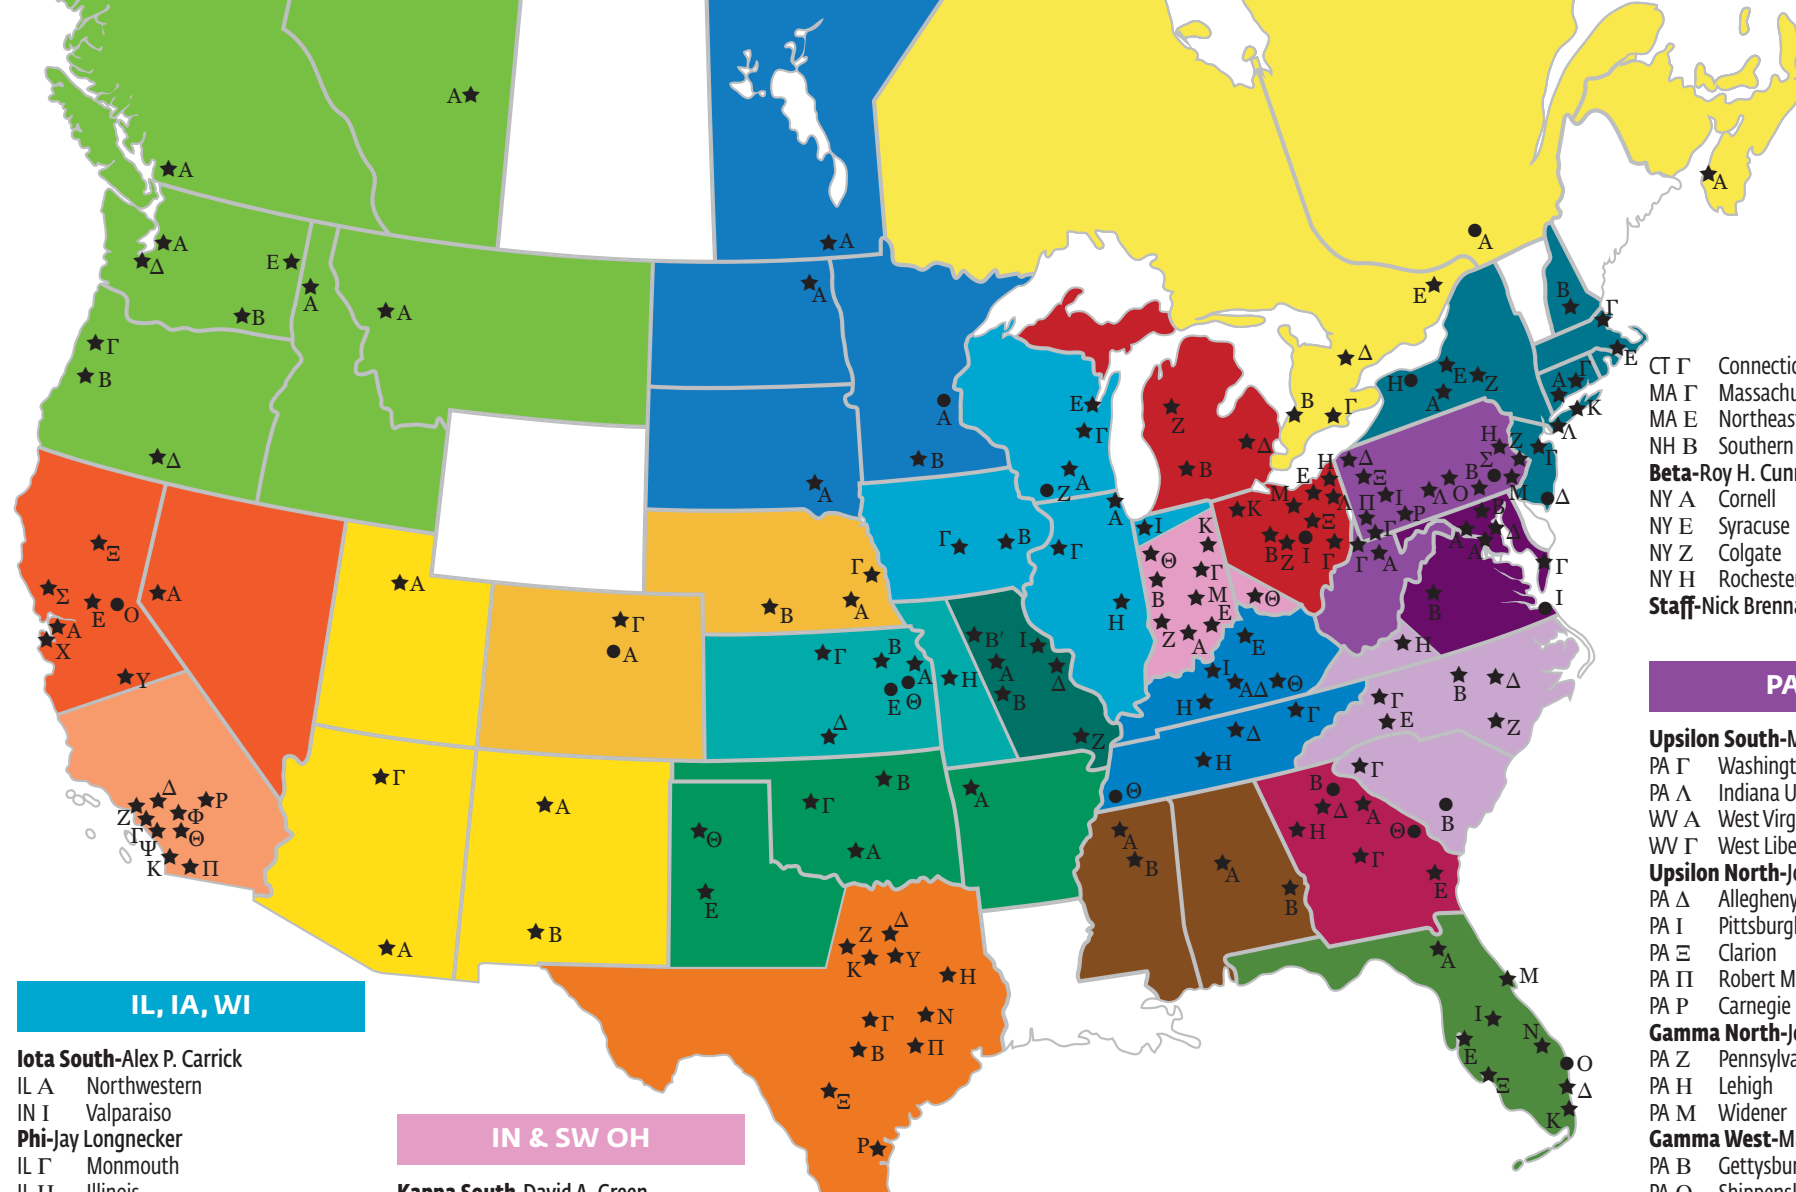

2018-19 PROVINCE RETREATS REGIONAL MAP

PACIFIC NORTHWEST

Pi North-Nicholas J. Ryan
 ID A Idaho
 WA A Washington
 WA B Whitman
 WA Δ Puget Sound
 WA E Eastern Washington
Pi South-John S. Lidstrom
 OR B Oregon State
 OR Γ Willamette
 OR Δ Oregon Institute of Technology
Tau North-Michael Curry
 AB A Alberta
 BC A British Columbia
Tau South-Kenneth Maikowski
 MT A Montana
Staff-Dylan Berg

IL, IA, WI

Iota South-Alex P. Carrick
 IL A Northwestern
 IN I Valparaiso
Phi-Jay Longnecker
 IL Γ Monmouth
 IL H Illinois
 IA B Iowa
 IA Γ Iowa State
Iota North
 WI A Wisconsin, Madison
 WI Γ Ripon
 WI E St. Norbert
 WI Z Wisconsin, Whitewater
Staff-Steve Good, Brandon Shaw

NOR/CENT OH & MI

Sigma South-James D. Warner
 OH E Akron
 OH H Case Western
 OH A Kent State
 OH M Ashland

IN & SW OH

KY H Western Kentucky
 KY Θ Eastern Kentucky
 KY I Louisville
Staff-Hunter Carlheim

NJ, NY, NEW ENGLAND

CENT & EAST CANADA

Alpha North-Philip M. Cantrill
 NS A Dalhousie
 ON B Western Ontario
 ON Γ McMaster
 ON Δ York
 ON E Carleton
 QC A McGill
Staff-Nick Brennan

Map Key:
 As of August 22, 2018
 ★ Chapter
 ● Colony